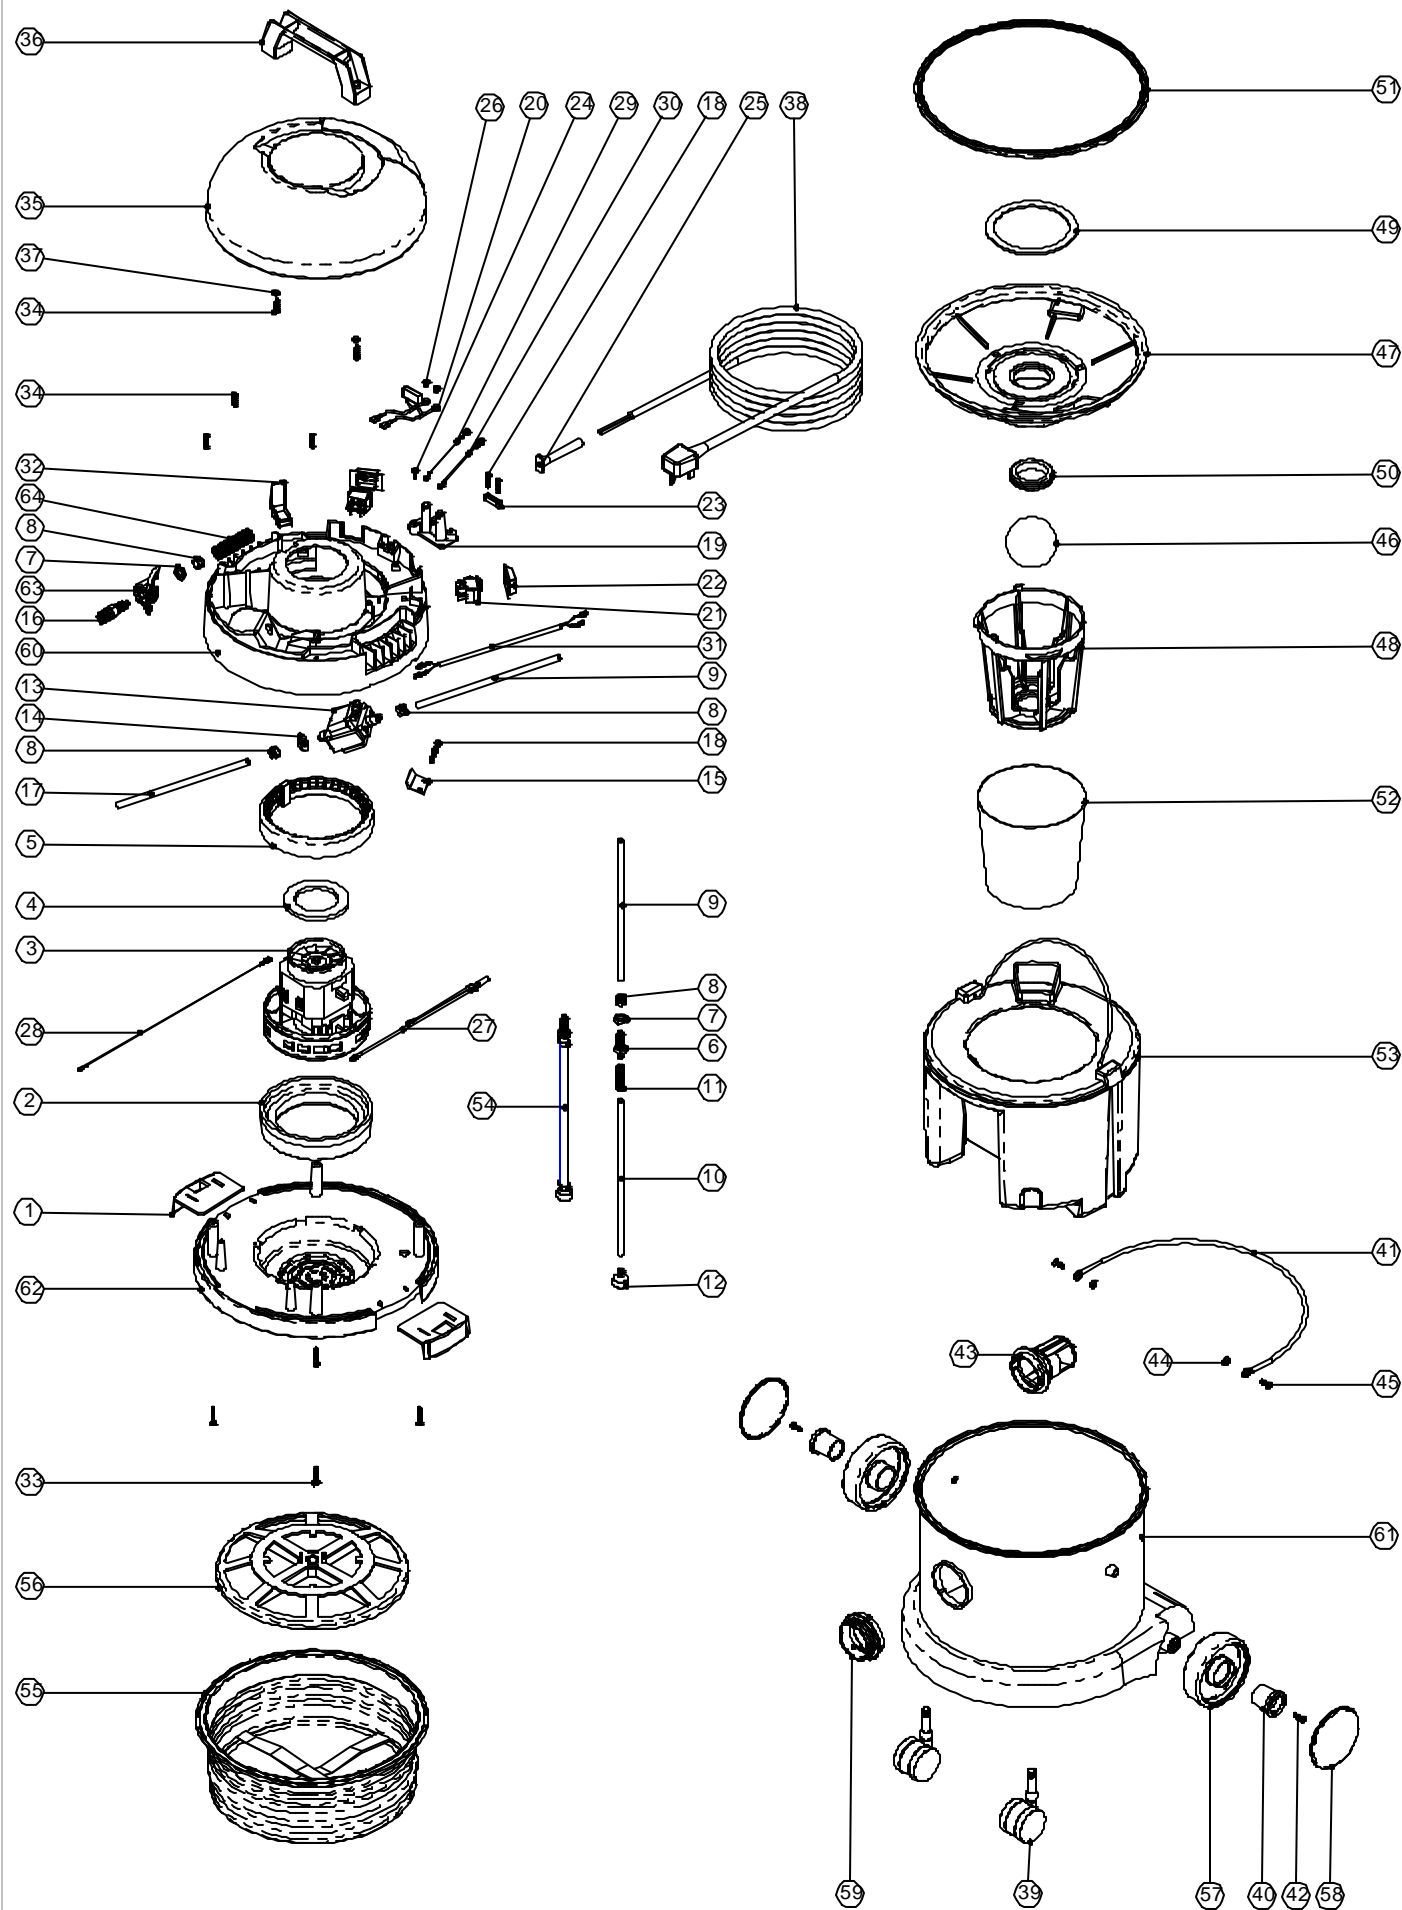

Numatic International Spare Parts

Model No: CT/GVE-370 (2 WIRE)

234008
DRAWING: EXP-0439 ISS:A03
05/08/2003

Numatic International Spare Parts

Model No: CT/GVE-370 (2 WIRE)

POS:	ITEM NO:	DESCRIPTION:	COMMENTS:
1	227115	TOGGLE	
2	202069	BOTTOM MOTOR GASKET	
3	205509	MOTOR 230V	
	205510	MOTOR 120V	
	205511	MOTOR 100V	
4	202085	TOP SEAL	
5	202080	TOP GASKET	
6	219380	BARBED TUBE FITTING	GVE MACHINES
7	219337	LOCKNUT	
8	219299	BLOCKING NUT	
9	227995	235MM LONG SOLUTION TUBE	
10	227998	260MM LONG SOLUTION TUBE	GVE MACHINES
11	219281	TUBE SPRING	GVE MACHINES
12	502040	GAUZE FILTER ASSEMBLY	GVE MACHINES
13	216147	PUMP SMALL BORE 220/240V 50HZ	
	216142	PUMP SMALL BORE 110V 50HZ	
	216143	PUMP SMALL BORE 220/240V 60HZ	
	216144	PUMP SMALL BORE 100/240V 60HZ	
	216145	PUMP SMALL BORE 100V 50HZ	
	216148	PUMP SMALL BORE 210V 50HZ	
14	206208	SEALING WASHER	
15	303022	PUMP FIXING BRACKET	
16	216296	QUICK RELEASE BULKHEAD FITTING	
17	227814	215MM LONG SOLUTION TUBE	
18	219107	No6 X 5/8 INCH LONG POZI PAN PLASTITE SCREW	
19	220564	TERMINAL BLOCK MOULDING (2 INSERTS)	
20	220698	SUPPRESSOR ASSEMBLY	
21	220843	BLUE ROCKER SWITCH	
22	220670	SWITCH COVER	
23	227008	BLACK CABLE CLAMP	
24	219101	No8 X 1/2 INCH LONG POZI PAN PLASTITE SCREW	
25	220923	STRESS RELIEF	
	220562	115V THERMAL OVERLOAD	
26	219090	M4 X 8MM LONG POZI PAN SEMS SCREW	
27	220561	230V THERMAL OVERLOAD	
28	320296	340MM LONG WHITE MOTOR WIRE	
29	320550	100MM LONG BROWN LINK WIRE	
30	320551	100MM LONG BLUE LINK WIRE	
31	320555	DIODE ASSEMBLY	
32	227019	CABLE HOOK	
33	219369	No8 X 1 INCH LONG POZI PAN STAINLESS STEEL PLASTITE SCREW	
34	219041	No8 X 3/4 INCH LONG POZI PAN SCREW	
35	325019	COVER - NO LOGO	
38	236034	10.0M X 1.00MM X 2 CORE CABLE (EURO PLUG)	
	236047	10.0M X 1.00MM X 2 CORE CABLE (SWISS PLUG)	
	236036	10.0M X 1.00MM X 2 CORE CABLE (SOUTH AFRICAN PLUG)	
	236041	10.0M X 18AWG X 2 CORE CABLE (CSA PLUG)	
	236044	10.0M X 1.00MM X 2 CORE CABLE (AUSTRALIAN PLUG)	
	236049	10.0M X 1.50MM X 2 CORE CABLE (AUSTRALIAN PLUG)	
36	227059	FIXED HANDLE	
37	219003	M5 FORM A STEEL WASHER	
	236033	10.0M X 1.00MM X 2 CORE CABLE (UK PLUG)	
39	204067	50MM BLACK TWIN CASTOR	
40	227011	BLACK WHEEL HUB CAP	
41	403039	BUCKET HANDLE	
42	219105	No8 X 5/8 INCH LONG POZI PAN PLASTITE SCREW	
43	206493	WET DRY CONNECTOR	
44	208026	BUCKET HANDLE SPACER	
45	219282	M5 X 16MM LONG POZI PAN COUNTERSUNK SCREW	
46	206026	POLYPROP BALL	
47	225087	FLOAT CAGE SUPPORT	
48	225086	FLOAT CAGE	
49	225083	FLOAT ASSEMBLY GASKET	
50	220235	FLOAT GROMMET	
51	207011	FLOAT CAGE GASKET	
52	207055	GAUZE FILTER	
53	227065	FLUID CONTAINER ASSEMBLY	
54	303618	BRAIDED SOLUTION TUBE & FILTER ASSEMBLY	CT MACHINES
55	207102	WHITE FILTER ASSEMBLY	
56	209050	SINGLE FILTER GRID	
57	227640	2 SHOT WHEEL ASSEMBLY	
58	227638	BLACK PLAIN TRIM	
	227687	RED PLAIN TRIM	
	227688	BLUE PLAIN TRIM	
	227689	GREEN PLAIN TRIM	
	227690	YELLOW PLAIN TRIM	
59	227396	RED THREADED NECK	
	227397	BLUE THREADED NECK	
	227398	GREEN THREADED NECK	
	227399	YELLOW THREADED NECK	
	227395	BLACK THREADED NECK	
	227346	GREY THREADED NECK	
60	325439	TOP MOTOR HOUSING (GREY NUMATIC LOGO)	CT MACHINES
	325440	TOP MOTOR HOUSING (WHITE GEORGE LOGO)	GVE MACHINES
61	325425	RED CONTAINER	CT MACHINES
	325426	BLUE CONTAINER	CT MACHINES
	325427	GREEN CONTAINER	CT MACHINES
	325428	YELLOW CONTAINER	CT MACHINES
	325429	GREY CONTAINER	CT MACHINES
	325430	WHITE CONTAINER	CT MACHINES
	325431	RED CONTAINER + FACE	GVE MACHINES
	325417	BLUE CONTAINER + FACE	GVE MACHINES
	325432	GREEN CONTAINER + FACE	GVE MACHINES
	325433	YELLOW CONTAINER + FACE	GVE MACHINES
	325434	GREY CONTAINER + FACE	GVE MACHINES
	325435	WHITE CONTAINER + FACE	GVE MACHINES
62	325422	BOTTOM MOTOR HOUSING & WIRE CLIP ASSEMBLY	CT MACHINES
63	270167	QUICK RELEASE MOUNTING BRACKET	
64	219327	80MM LONG SPRING	
65	218005	NVM2B/2 INDIVIDUAL DISPOSABLE TRAPIT BAG (MANUFACTURING)	NOT SHOWN